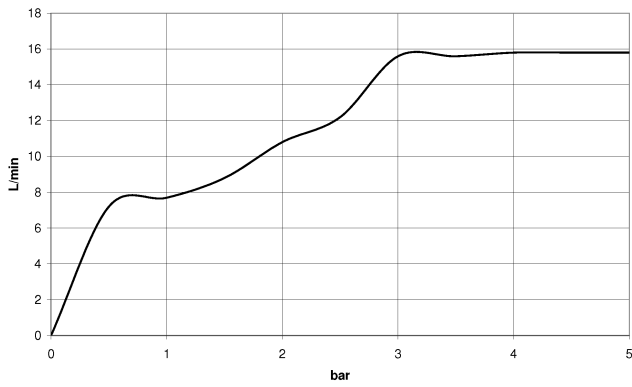

Hand shower - Chrome

IMO

28 019 979

28 019 979

mm [inches]

Flow rate chart

Certificates

LGA_29985.