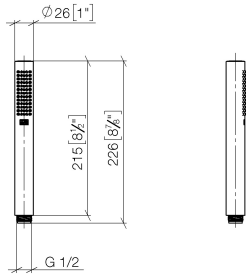

28 019 979

- COMPACT RAIN, max. flow rate 15 l/min (at 3 bar)
- with anti-scale system
- 1/2" connection
- WRAS 2112017

Intrinsic protection against back flow.

Fits: IMO, LULU, MADISON, MEM, TARA, CL.1, LISSÉ, VAIA, META, CYO

Hand shower - Chrome

IMO

28 019 979

28 019 979

mm [inches]

Flow rate chart

Certificates

LGA_29985.